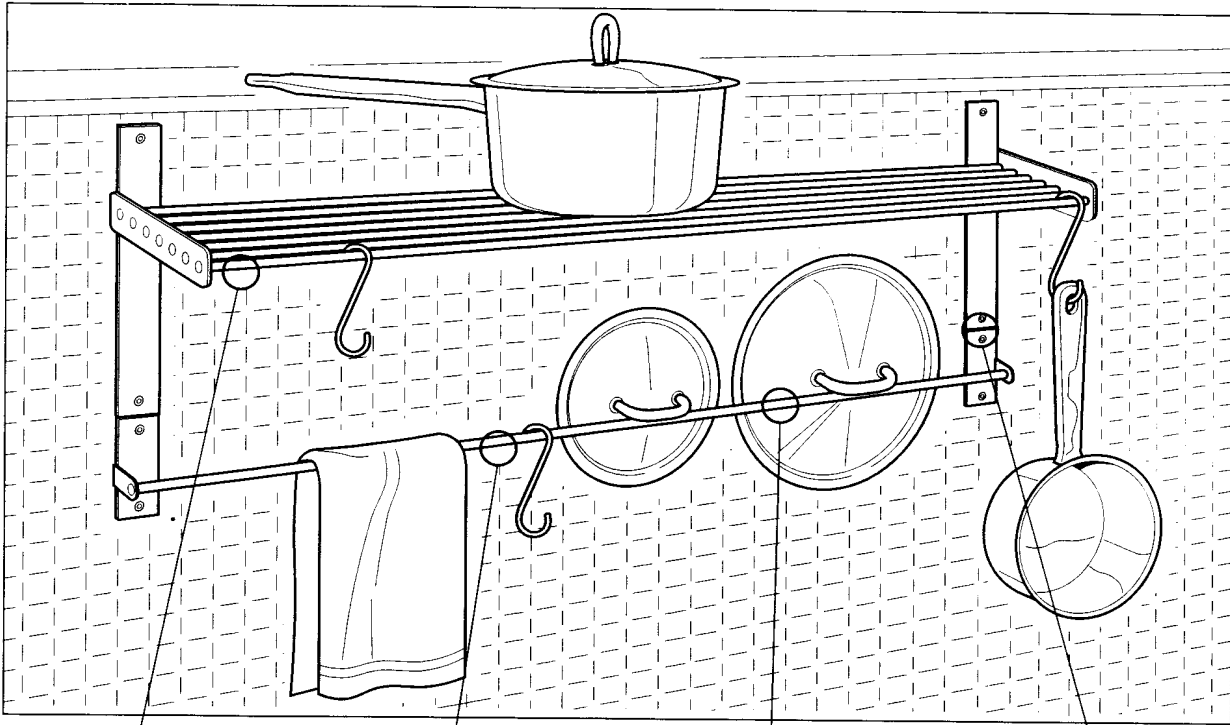

GRUNDTAL accessory range

Stainless steel wall storage like those
in a professional restaurant kitchen

Stainless steel shelves can withstand heat and cold and are easy to clean. Perfect for the bathroom or the kitchen.

Hooks are included with the spice rack, cutlery stand and dish drainer, so you can hang them on the rail.

The mounting rail can also be used for pot lids. Hooks are available in two sizes.

The shelf and mounting rail can be combined in two sizes, 47¼" (120 cm) and 31½" (80 cm).

GRUNDTAL is your assistant in the kitchen.

It allows you to keep your pots, pans, whisks, ladles and knives close at hand while keeping the countertop free. GRUNDTAL is inspired by the professional restaurant kitchen. The range

includes strong hooks and shelves for heavy pots and pans, and a magnetic strip for knives. Stainless steel is also hygienic and easy to clean.

Design: Mikael Warnhammar.

Read more overleaf ►

Price for this GRUNDTAL combination:

$33