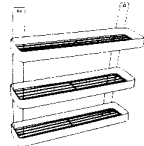

Wall shelf

In 2 sizes.
47¼" (120 cm)

\$26.99

31½" (80 cm)

\$19.99

Hook

In 2 sizes.
5-pack.
4¾" (11 cm)

\$3.99

2¾" (7 cm)

\$2.99

Cutlery stand

Stainless steel.
W7⅞"xD3⅞"xH7½"
(20x10x19 cm)

\$5.99

Dish drainer

Stainless steel.
Width 20⅞" (53 cm)
Height 15¾" (40 cm)
Depth 10¼" (26 cm)

\$19.99

Wall rack/dish drainer

Stainless steel.
Width 11¾" (30 cm)
Height 8⅞" (22 cm)
Depth 7⅞" (18 cm)

\$10.99

Spice rack

Stainless steel.
Width 12⅞" (32 cm)
Height 18⅞" (46 cm)
Depth 3⅞" (8 cm)

\$19.99

Kitchen roll holder