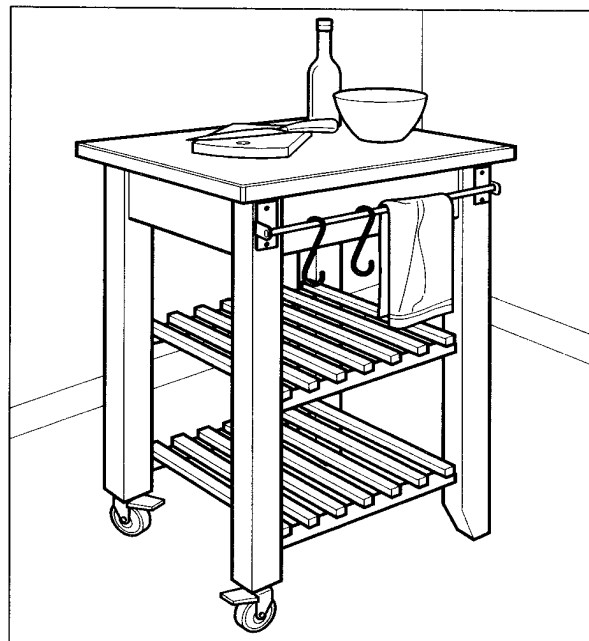

Wall rack/dish drainer

Stainless steel.
Width 11¾" (30 cm)
Height 8⅞" (22 cm)
Depth 7⅞" (18 cm)

\$10.99

Spice rack

Stainless steel.
Width 12⅞" (32 cm)
Height 18⅞" (46 cm)
Depth 3⅞" (8 cm)

\$19.99

Kitchen roll holder

\$5.99

More ideas for practical storage

Make small spaces work for you. Use GRUNDTAL in small kitchens to keep things uncluttered and everything close at hand.

Price for this combination:

\$52.96

The small mounting rail is perfect on the BEKVÄM trolley, or on the side of a high cabinet or base cabinet.