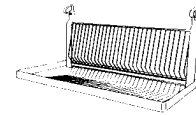

Wall shelf

In 2 sizes.
47¼" (120 cm)

\$26.99

31½" (80 cm)

\$19.99

Hook

In 2 sizes.
5-pack.
4¾" (11 cm)

\$3.99

2¾" (7 cm)

\$2.99

Cutlery stand

Stainless steel.
W7⅞"xD3⅞"xH7½"
(20x10x19 cm)

\$5.99

Dish drainer

Stainless steel.
Width 20⅞" (53 cm)
Height 15¾" (40 cm)
Depth 10¼" (26 cm)

\$19.99