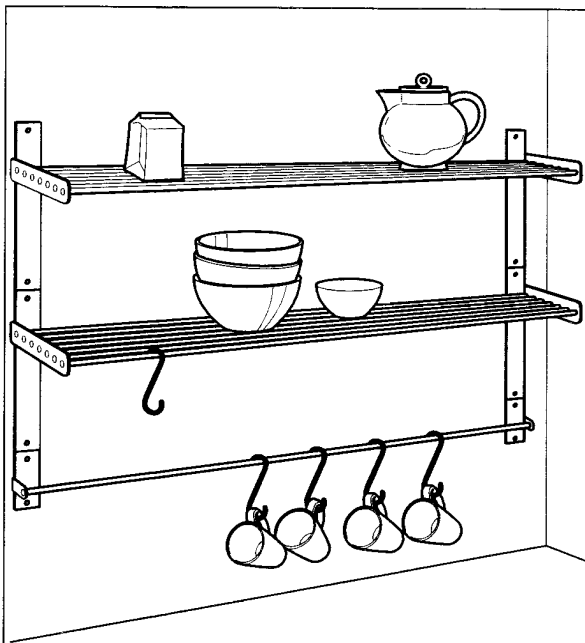

Wall rack/dish drainer

Stainless steel.
Width 11¾" (30 cm)
Height 8⅞" (22 cm)
Depth 7⅞" (18 cm)

\$10.99

Spice rack

Stainless steel.
Width 12⅞" (32 cm)
Height 18⅞" (46 cm)
Depth 3⅞" (8 cm)

\$19.99

Kitchen roll holder

Stainless steel.
Width 12⅞" (32 cm)
Height 13⅞" (34 cm)
Depth 2" (5 cm)

\$12.99

Paper towel holder

Stainless steel.
Width 12⅞" (32 cm)
Height 9½" (24 cm)
Depth 5⅞" (13 cm)

\$5.99

Magnetic knife rack

Stainless steel.
Width 20⅞" (53 cm)
Height 1⅞" (4 cm)

\$5.99

More ideas for practical storage

Make small spaces work for you. Use GRUNDTAL in small kitchens to keep things uncluttered and everything close at hand.

Price for this combination:

\$52.96

The small mounting rail is perfect on the BEKVÄM trolley, or on the side of a high cabinet or base cabinet.