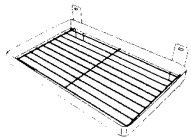

Wall shelf

In 2 sizes.
47¼" (120 cm)

\$26.99

31½" (80 cm)

\$19.99

Hook

In 2 sizes.
5-pack.
4¾" (11 cm)

\$3.99

2¾" (7 cm)

\$2.99

Cutlery stand

Stainless steel.
W7⅞"xD3⅞"xH7½"
(20x10x19 cm)

\$5.99

Dish drainer

Stainless steel.
Width 20⅞" (53 cm)
Height 15¾" (40 cm)
Depth 10¼" (26 cm)

\$19.99

Wall rack/dish drainer

Stainless steel.
Width 11¾" (30 cm)
Height 8⅞" (22 cm)
Depth 7⅞" (18 cm)

\$10.99

Spice rack

Stainless steel.
Width 12⅞" (32 cm)
Height 18⅞" (46 cm)
Depth 3⅞" (8 cm)

\$19.99

Kitchen roll holder